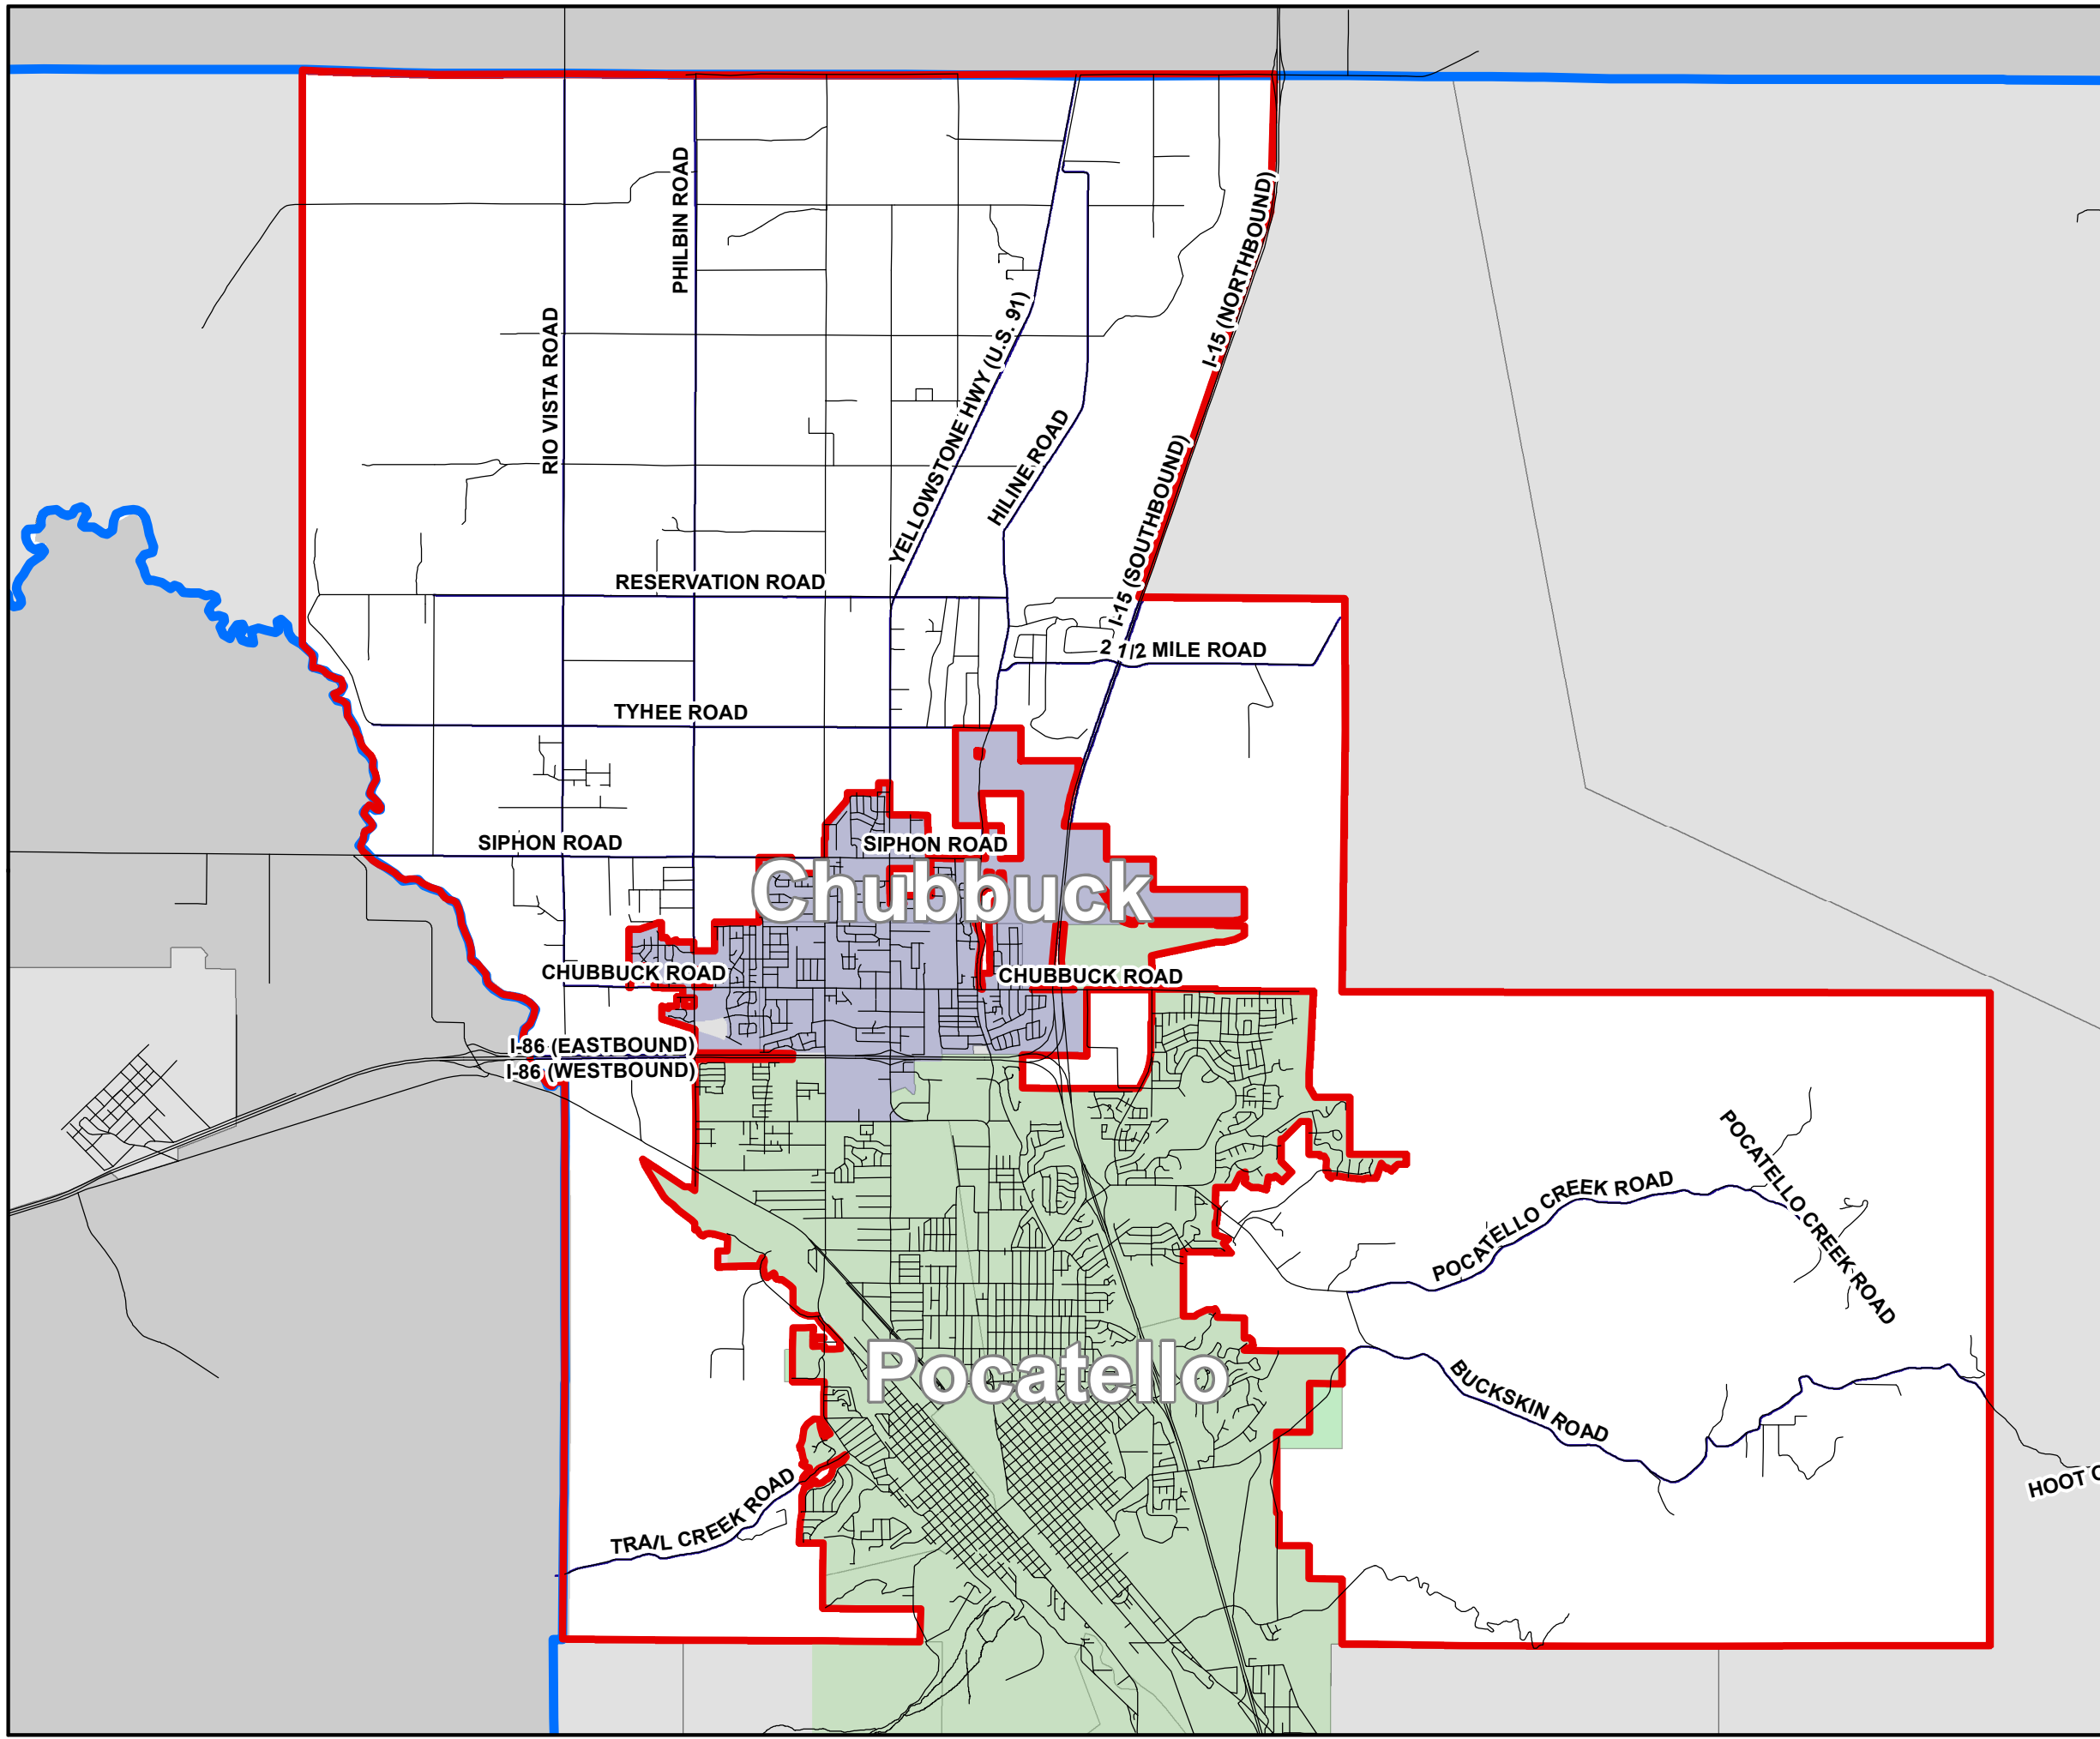

# Bannock County GIS Department

Date Printed: 1/17/2019

## North Bannock Fire District

### Legend

- North Bannock Fire
- Chubuck
- Pocatello
- Outside County
- Bannock County
- County Roads
- Other Fire Districts

### County Locator Legend